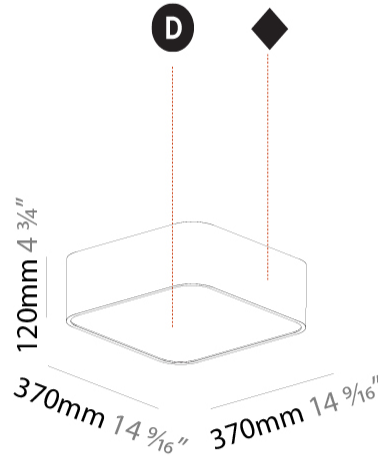

GENERAL

Series: Smoothy
Subseries: Smoothy Standard
Brand: Prolicht
Division: Architectural
Mounting Type: Surface
Mounting Location: Ceiling
Subcategory: Ambient

PHYSICAL

Shape: Square
Length (mm): 370
Length (in): 14 ⁹/₁₆
Width (mm): 370
Width (in): 14 ⁹/₁₆
Height (mm): 120
Height (in): 4 ³/₄
Light Distribution: Direct
Weight (kg): 3.458
Weight (lbs): 7.61
Diffuser: [PMMA - Opal or Micro-Prism](#)
Fixture Finish: [SSR / BKV / CWI / CRY / HAB / UFT / ITA / RUA / FTG / MYG / LOD / PUS / FRO / FUP / KIA / POP / BLS / SPG / MEY / GOH / GUM / CHC / COM / ABZ / JAG / OBR / MOS / ROR](#)
Fixture Material: [Extruded Aluminum / Steel](#)

ELECTRICAL

Lamp Type: LED (Zhaga Standard)
Input Wattage (W): 13.2
Total Output Wattage (W): 12
Dimming: [Non-Dimmable](#)
Driver Included: Yes
Driver Location: Integrated
Driver Type: Constant Current -Universal
Driver Class: Class 2
Input Voltage (V): 120 - 277
Constant Current (MA): 350
Upon Request: 0-10Vdc dimming / Phase dimming 120Vac only

LED

Color Temperature (°K): [3000 / 3500 / 4000](#)
Max. Delivered Lumen (lm): 1380 / 1401 / 1430
CRI: >80 CRI
Efficiency (%): 0.867
Lamp Life (hrs): 50000

OPTICAL

RATINGS AND CERTIFICATIONS

Certified By: Certified for North American Standards
IP rating: IP20