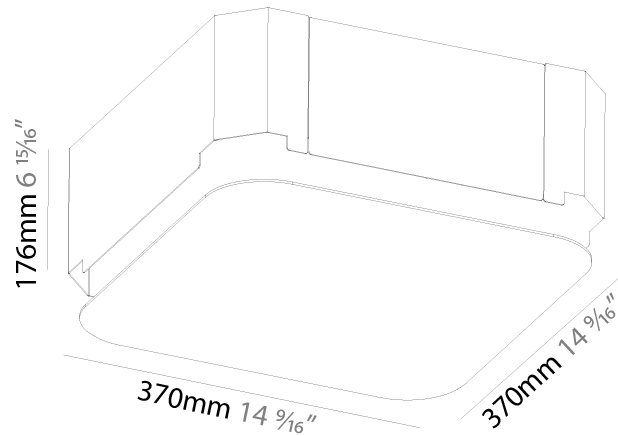

#### PHYSICAL

Shape: Square  
 Length (mm): 370  
 Length (in): 14 <sup>9</sup>/<sub>16</sub>  
 Width (mm): 370  
 Width (in): 14 <sup>9</sup>/<sub>16</sub>  
 Height (mm): 120  
 Height (in): 4 <sup>3</sup>/<sub>4</sub>  
 Light Distribution: Direct  
 Weight (kg): 3.458  
 Weight (lbs): 7.61  
 Diffuser: [PMMA - Opal or Micro-Prism](#)  
 Fixture Finish: [SSR / BKV / CWI / CRY / HAB / UFT / ITA / RUA / FTG / MYG / LOD / PUS / FRO / FUP / KIA / POP / BLS / SPG / MEY / GOH / GUM / CHC / COM / ABZ / JAG / OBR / MOS / ROR](#)  
 Fixture Material: [Extruded Aluminum / Steel](#)

### PHYSICAL

Shape: Square  
 Length (mm): 370  
 Length (in): 14 9/16  
 Width (mm): 370  
 Width (in): 14 9/16  
 Depth (mm): 176  
 Depth (in): 6 15/16  
 Ceiling Thickness (mm): 10 / 12.5 / 15 / 25 / 30  
 Ceiling Thickness (in): 3/8 or 1/2 or 9/16 or 1 or 1 3/16  
 Min. Recessing Depth (mm): 200  
 Min. Recessing Depth (in): 7 7/8  
 Light Distribution: Direct  
 Weight (kg): 4.236  
 Weight (lbs): 9.32  
 Diffuser: PMMA - Opal  
 Fixture Material: Extruded Aluminum / Steel  
 Cut-out Measurements: 405mm / 15 15/16" x 405mm 15 15/16"  
 Upon Request: Unique Sizes Unique Ceiling Thickness Unique Mounting Depth Spot Inserts

#### RATINGS AND CERTIFICATIONS

Certified By: Certified for North American Standards  
 IP rating: IP20

200mm 7 7/8" 405mm x 405mm 15 15/16" x 15 15/16" 10 | 12 1/2 | 15 | 25 | 30mm 3/8" 1/2" 9/16" 1" 1 3/16"